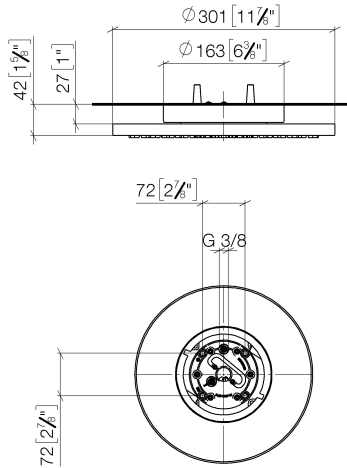

28 031 970

Fits: TARA, LISSÉ, VAIA, META

- rain shower Ø 300 mm
- PURE RAIN, max. flow rate 12 l/min (at 3 bar)
- PURIFY RAIN, max. flow rate 6 l/min (at 3 bar)
- Distance to ceiling from bottom edge of shower 40 mm
- with anti-scale system
- For simultaneous control of the jet types, we recommend the xTool thermostat module

Required miscellaneous

Concealed ceiling installation box 35 041 970 90 with ceiling fixing -

- min. recess depth 90 mm
- max. recess depth 115 mm
- 2x female thread 1/2" outlet
- concealed rough parts

28 031 970

mm [inches]

Flow rate chart

Certificates

LGA_38400.

28 031 970

Spare parts list

No.	Item Number	Name	Quantity used	Delivery time
1	90 17 20 263 00 90	fixing set	1	2
2	90 24 03 309 01 90	connection	1	2
3	90 24 03 309 00 90	connection	1	2