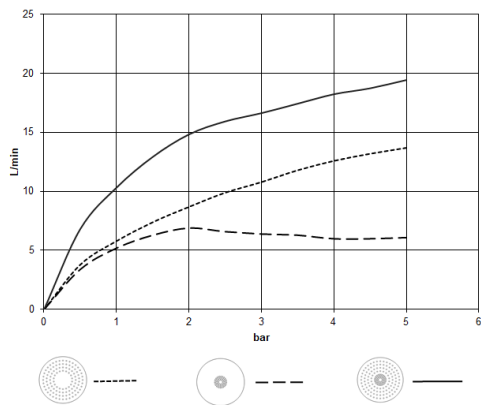

28 031 970

Fits: TARA, LISSÉ, VAIA, META

- rain shower Ø 300 mm
- PURE RAIN, max. flow rate 12 l/min (at 3 bar)
- PURIFY RAIN, max. flow rate 6 l/min (at 3 bar)
- Distance to ceiling from bottom edge of shower 40 mm
- with anti-scale system
- For simultaneous control of the jet types, we recommend the xTool thermostat module

Required miscellaneous

Concealed ceiling installation box 35 041 970 90 with ceiling fixing -

- min. recess depth 90 mm
- max. recess depth 115 mm
- 2x female thread 1/2" outlet
- concealed rough parts

28 031 970

mm [inches]

Flow rate chart

Certificates

LGA_38400.

28 031 970

Spare parts list

No.	Item Number	Name	Quantity used	Delivery time
1	90 17 20 263 00 90	fixing set	1	2
2	90 24 03 309 01 90	connection	1	2
3	90 24 03 309 00 90	connection	1	2