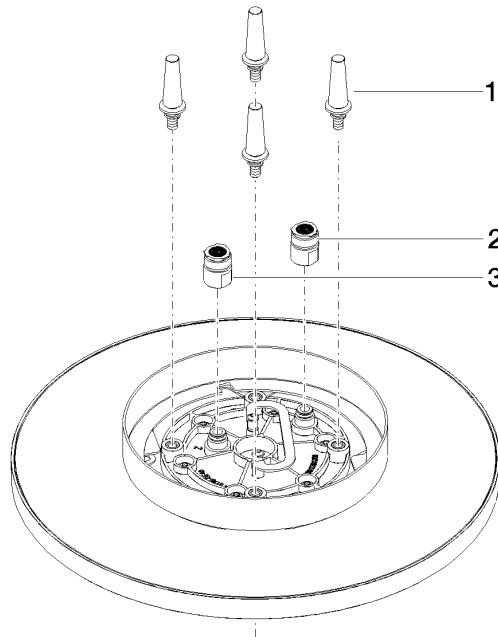

28 031 970

Fits: TARA, LISSÉ, VAIA, META

- rain shower Ø 300 mm
- PURE RAIN, max. flow rate 12 l/min (at 3 bar)
- PURIFY RAIN, max. flow rate 6 l/min (at 3 bar)
- Distance to ceiling from bottom edge of shower 40 mm
- with anti-scale system
- For simultaneous control of the jet types, we recommend the xTool thermostat module

Required miscellaneous

Concealed ceiling installation box 35 041 970 90 with ceiling fixing -

- min. recess depth 90 mm
- max. recess depth 115 mm
- 2x female thread 1/2" outlet
- concealed rough parts

28 031 970

mm [inches]

Flow rate chart

Certificates

LGA_38400.

28 031 970

Spare parts list

No.	Item Number	Name	Quantity used	Delivery time
1	90 17 20 263 00 90	fixing set	1	2
2	90 24 03 309 01 90	connection	1	2
3	90 24 03 309 00 90	connection	1	2